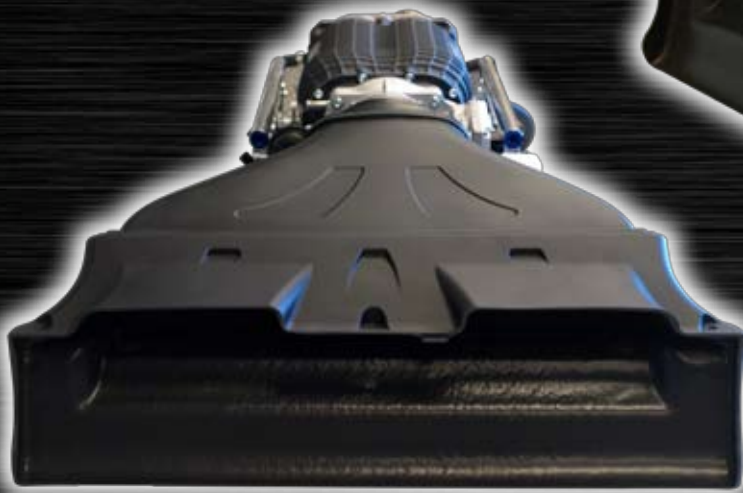

Introducing the

SUPERCHARGERS • BRAKES • DIFFERENTIALS

BLACK SERIES

*HTV1900 Supercharger Kit
with VCM OTR Intake*

*HTV2300 Supercharger Kit
with VCM OTR Intake*

*VE Ultimate
Brake Kit*

***Black Series Supercharger Kits
to suit Holden VE Commodore
LS2*, LS3, LS76 & LS98***

These new limited edition Supercharger Kits feature high performance VCM OTR Cold Air Intakes for increased power, black colour scheme & special badging.

Match them with an Ultimate Brake kit for a complete performance package.